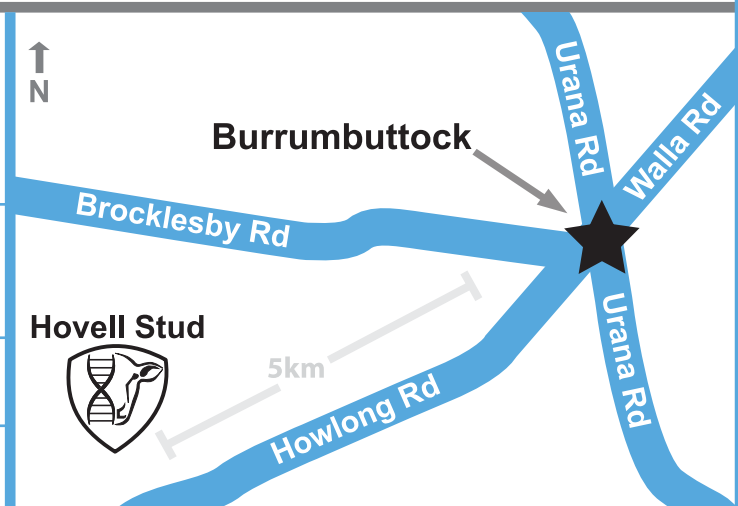

www.hovellstud.com.au